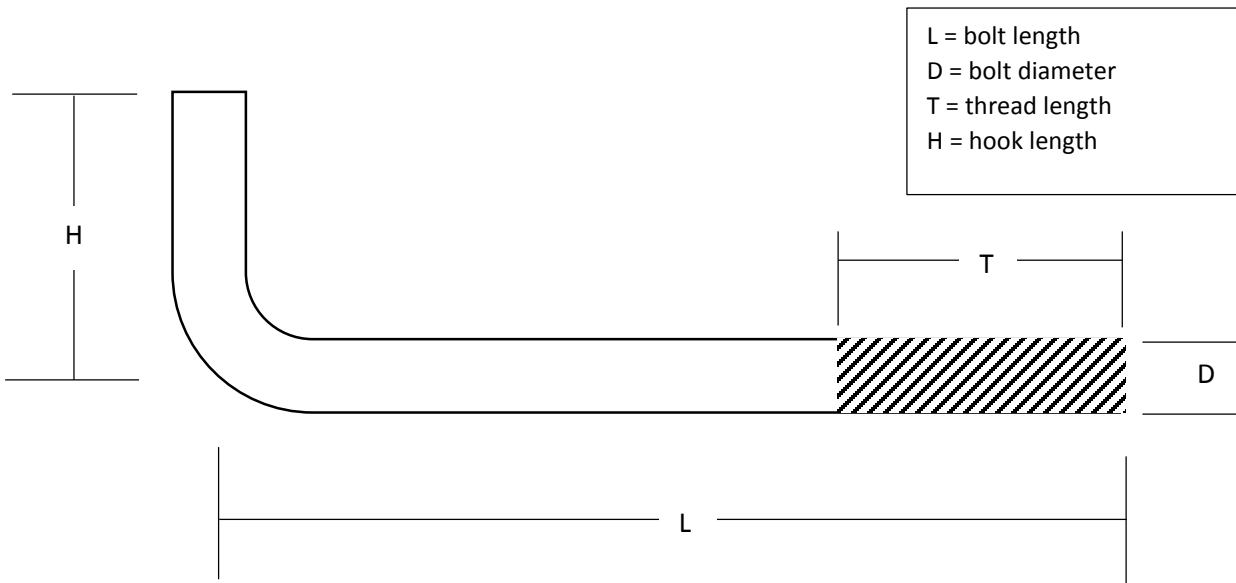

L Shape Anchor Bolt Quote Sheet

complete this form and email to sales@atlanticboltinc.com

Diameter _____

Nuts____ Washers____

Length _____

Finish: Plain Galvanized

Hook _____

Grade _____